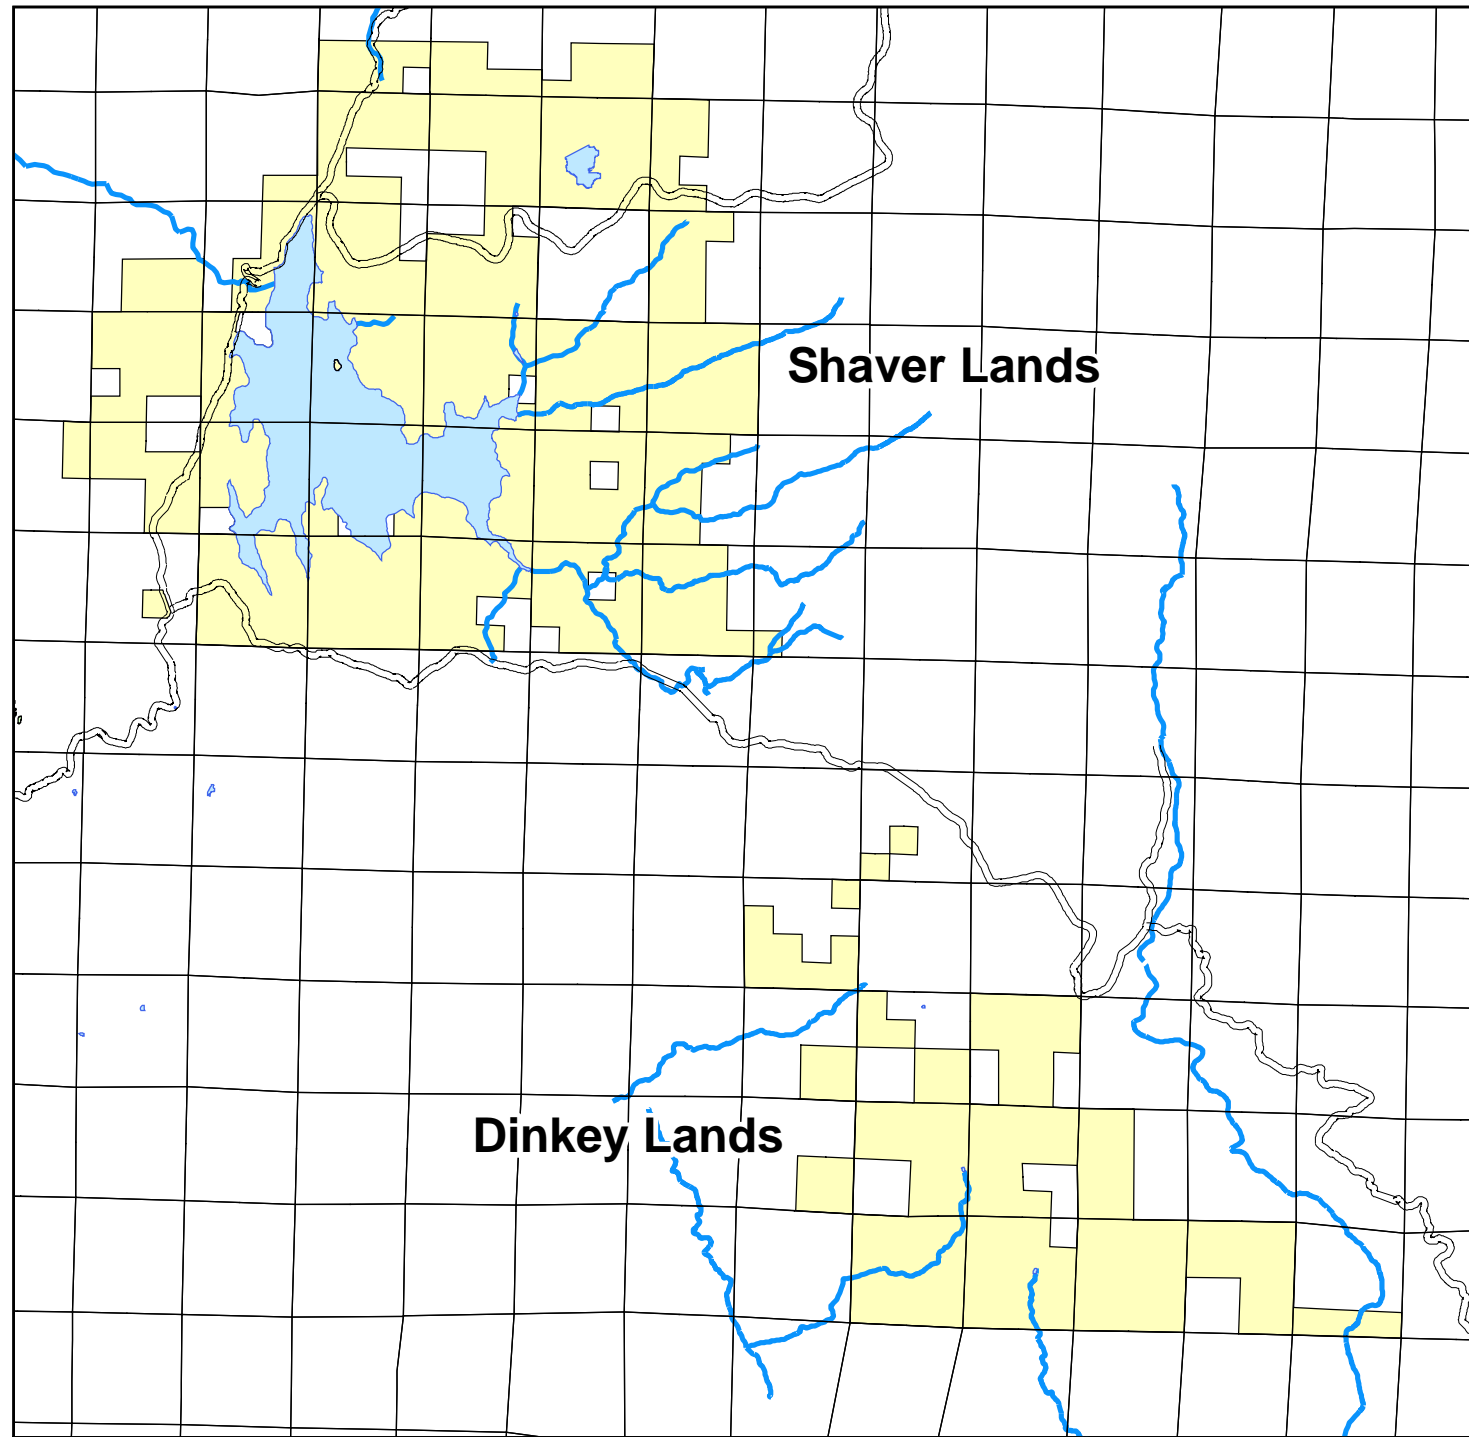

Edison Forestry Lands Map

Legend

Ownership

 Edison Lands

1:110,000