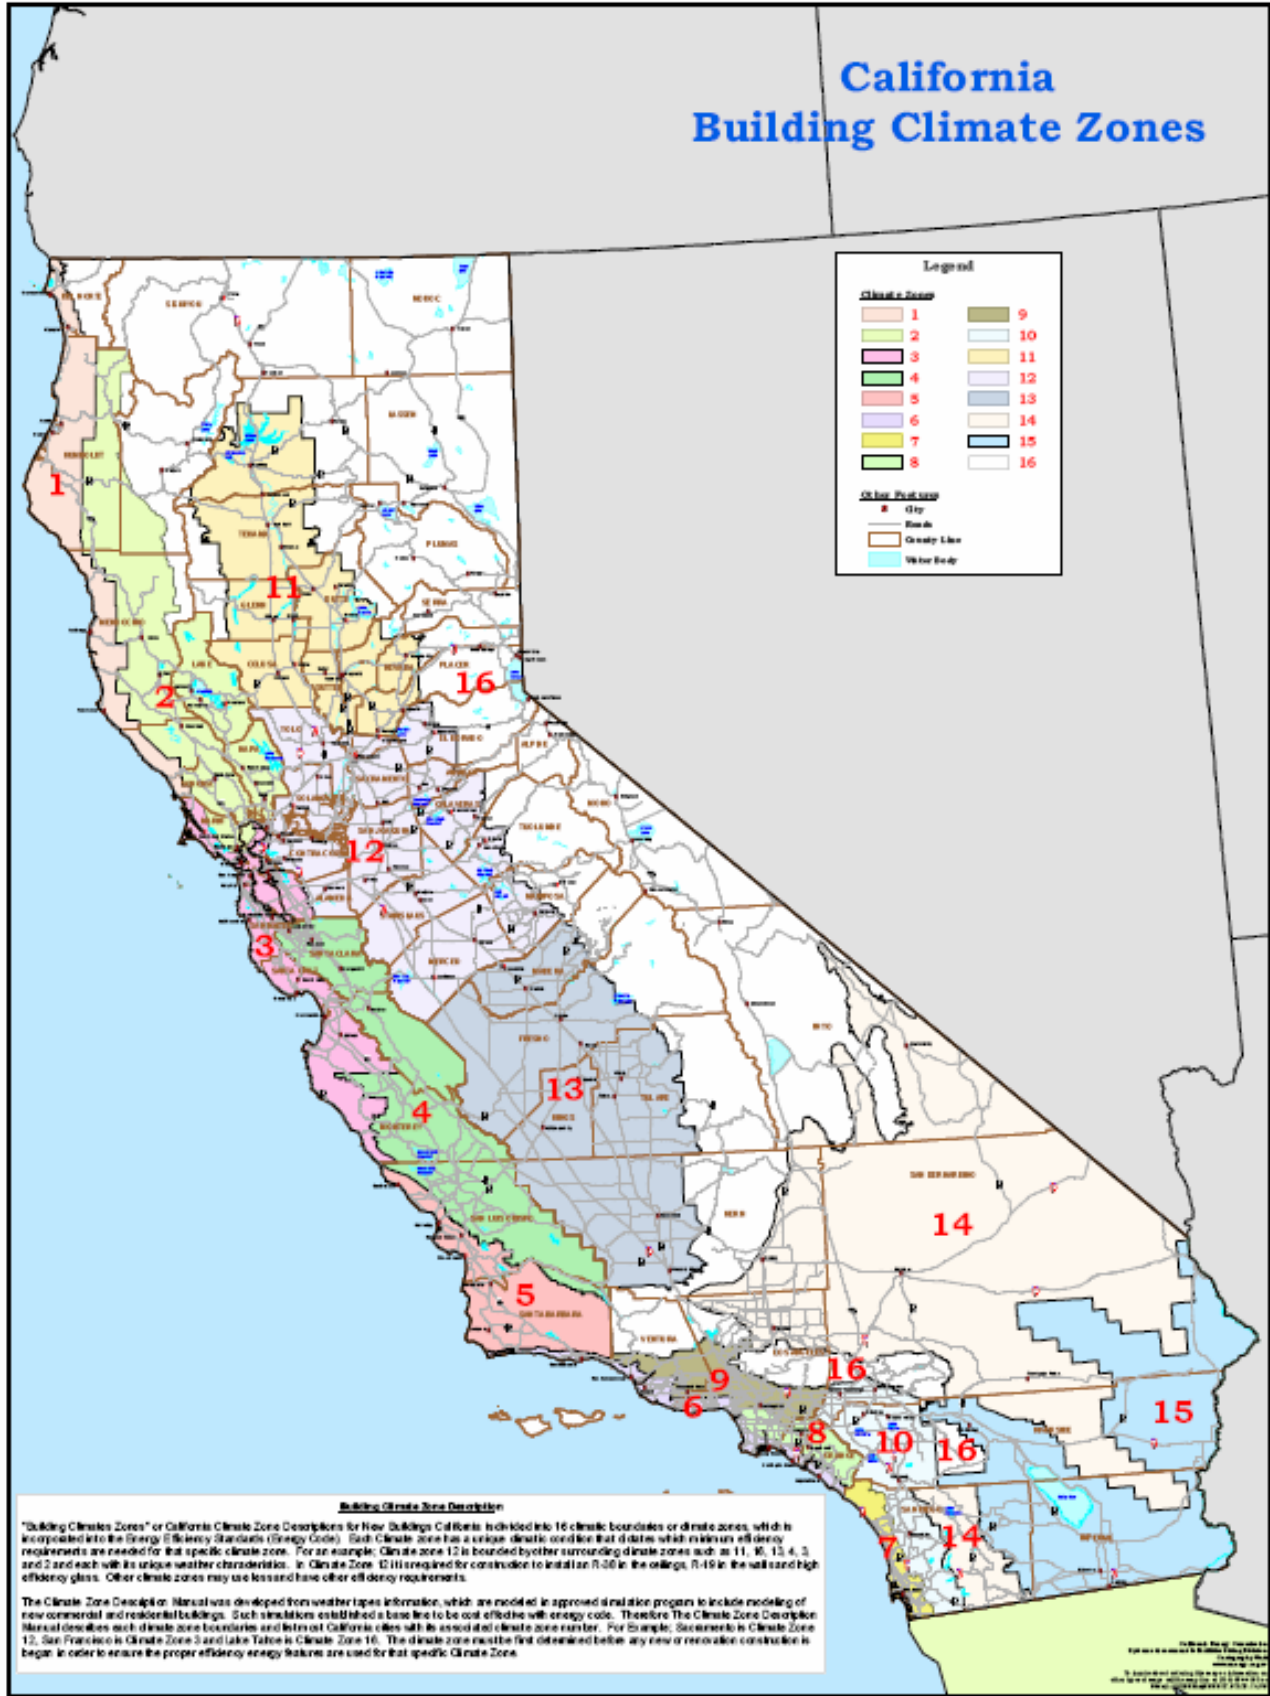

California Building Climate Zones

A

3	Abbotts Lagoon, Marin	6	Anacapa Island, Ventura
13	Academy, Fresno	8	Anaheim, Orange
12	Acampo, San Joaquin	1	Anchor Bay, Mendocino
15	Acolita, Imperial	11	Anderson, Shasta
14	Actis, Kern	4	Anderson Lake, Santa Clara
14	Acton, Los Angeles	15	Andrade, Imperial
4	Adelaida, San Luis Obispo	3	Angel Island, Marin
14	Adelanto, San Bernardino	12	Angels Camp, Calaveras
16	Adin, Modoc	13	Angiola, Tulare
13	Adobe, Kern	2	Angwin, Napa
14	Afton, San Bernardino	1	Annapolis, Sonoma
16	Ager, Siskiyou	12	Antelope, Sacramento
9	Agoura Hills, Los Angeles	14	Antelope Center, Los Angeles
5	Agua Caliente Canyon, Santa Barbara	16	Antelope Lake, Plumas
15	Agua Caliente Springs, San Diego	13	Antelope Plain, Kern
9	Agua Duice, Los Angeles	14	Antelope Valley, Los Angeles
15	Aguanga, Riverside	12	Antioch, Contra Costa
13	Ahwahnee, Madera	16	Anza, Riverside
14	Airport Lake, Inyo	16	Apache Canyon, Ventura
3	Alameda, Alameda	14	Apple Valley, San Bernardino
3/12	Alameda County	11	Applegate, Placer
12	Alamo, Contra Costa	3	Aptos, Santa Cruz
15	Alamo River, Imperial	15	Araz Wash, Imperial
3	Albany, Alameda	11	Arbuckle, Colusa
10	Alberhill, Riverside	9	Arcadia, Los Angeles
1	Albion, Mendocino	1	Arcata, Humboldt
2	Alderpoint, Humboldt	1	Arcata Bay, Humboldt
9	Alhambra, Los Angeles	12	Arden Town, Sacramento
3	Alisal, Monterey	14	Argus, San Bernardino
3	Alisal Slough, Monterey	16	Argus Peak, Inyo
16	Aliso Canyon, Los Angeles	16	Argus Range, Inyo
8	Aliso Viejo, Orange	10	Arlington, Riverside
16	Alleghany, Sierra	13	Armona, Kings
12	Allendale, Solano	16	Arnold, Calaveras
13	Allensworth, Tulare	2	Arnold, Mendocino
4	Almaden A.F.S., Santa Clara	3/4	Aromas, Monterey
16	Almanor, Plumas	14	Arrowhead Junction, San Bernardino
8	Alondra Park, Los Angeles	4	Arroyo Dos Picachos, San Benito
13	Alpaugh, Tulare	5	Arroyo Grande, San Luis Obispo
16	Alpine County	13	Arroyo Hondo, Fresno
10	Alpine, San Diego	4	Arroyo Hondo, Santa Clara
16	Alta, Placer	15	Arroyo Salada, Imperial
10	Alta Loma, San Bernardino	3/4	Arroyo Seco, Monterey
16	Alta Sierra, Kern	8	Artesia, Los Angeles
9	Altadena, Los Angeles	11	Artois, Glenn
12	Altamont, Alameda	13	Arvin, Kern
12	Altaville, Calaveras	13	Ash Mountain, Tulare
1	Alton, Humboldt	3	Ashland, Alameda
16	Alturas, Modoc	16	Aspen Valley, Tuolumne
4	Alviso, Santa Clara	2	Asti, Sonoma
12	Amador, Amador	4	Atascadero, San Luis Obispo
12/16	Amador County	3	Atherton, San Mateo
14	Amargosa Range, Inyo	12	Athlone, Merced
14	Amargosa River, Inyo	14	Atolia, San Bernardino
15	Amboy, San Bernardino	12	Atwater, Merced
16	Ambrose, Modoc	13/16	Auberry, Fresno
2	American Canyon, Napa	11	Auburn, Placer
12	American River, Sacramento	11	Auburn Ravine, Sutter
16	American River (Silver Fork), El Dorado	12	Aukum, El Dorado
15	Amos, Imperial	6	Avalon, Los Angeles
		14	Avawatz Mountains, San Bernardino
		13	Avenal, Kings